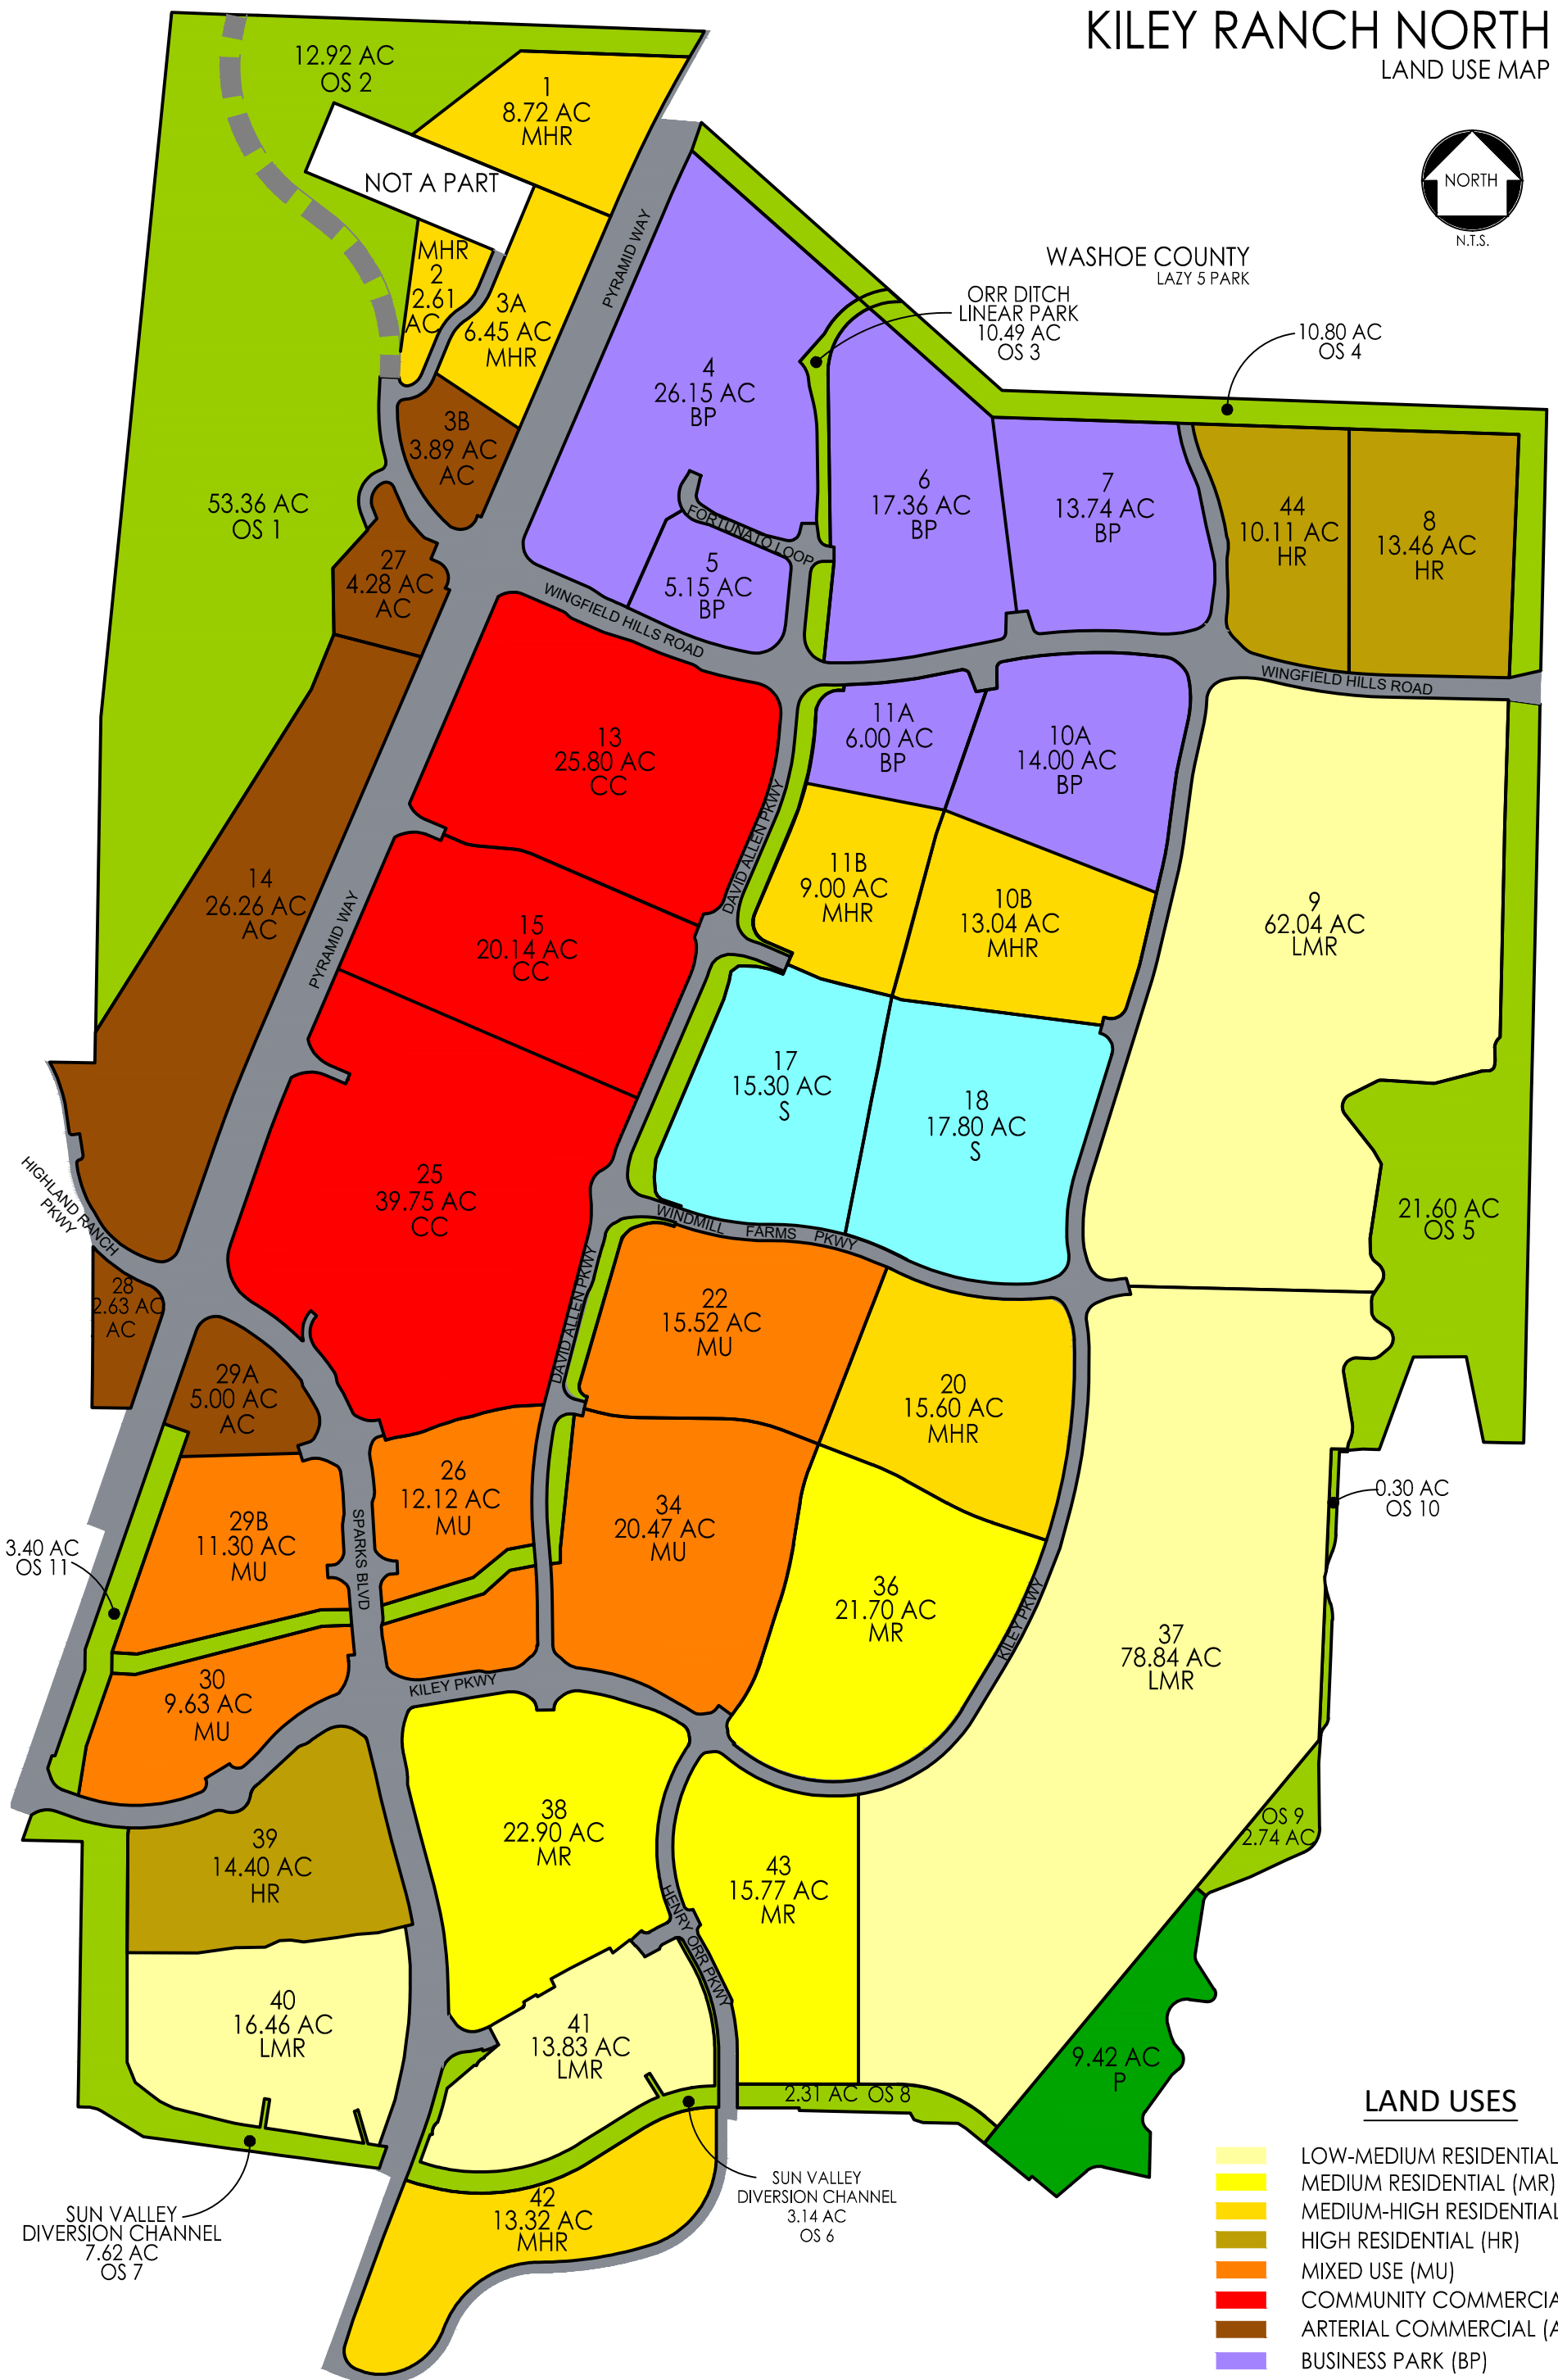

KILEY RANCH NORTH

LAND USE MAP

LAND USES

- LOW-MEDIUM RESIDENTIAL (LMR)
- MEDIUM RESIDENTIAL (MR)
- MEDIUM-HIGH RESIDENTIAL (MHR)
- HIGH RESIDENTIAL (HR)
- MIXED USE (MU)
- COMMUNITY COMMERCIAL (CC)
- ARTERIAL COMMERCIAL (AC)
- BUSINESS PARK (BP)
- SCHOOL (S)
- PARK (P)
- OPEN SPACE (OS)